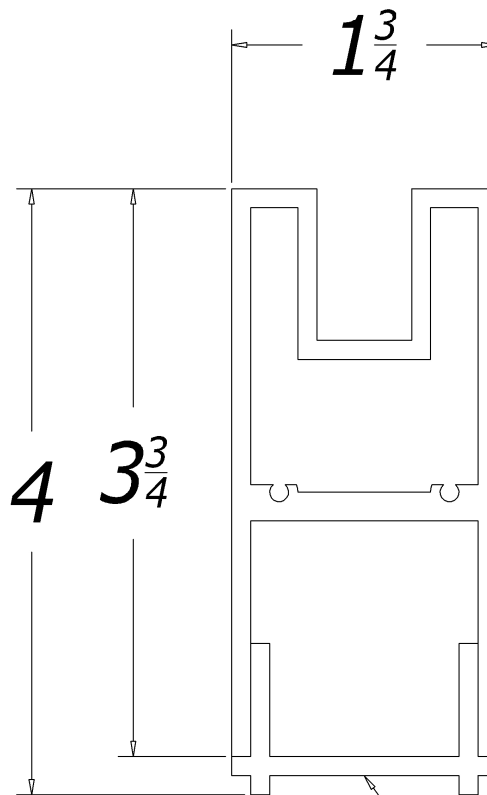

Custom Finishes:

- Paint
- Power Coating
- Custom Anodizing