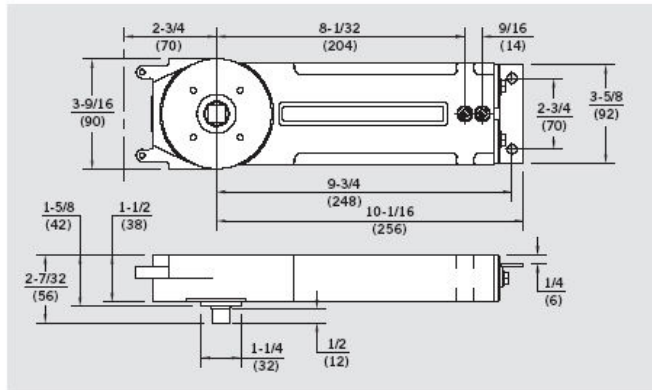

Dorma RTS88 Series
Overhead Closer Body

COMPONENT SPECIFICATION SHEET:
DORMA RTS 88 Overhead Closer

November 21, 2011

Application

Single or Double Acting
Exterior or Interior Doors
Door Sizes up to 4'-0" Interior and 3'-6" Exterior
Accommodates a maximum door weight of 250 lb.

Spring Size

Specify Size 2, 3, 4, BFE or BFI other available

Hold Open

Specify Non-Hold Open (NHO) or Hold Open (HO)

Positive Dead Stop

Specify 90° or 105°

Handing

Non-handed